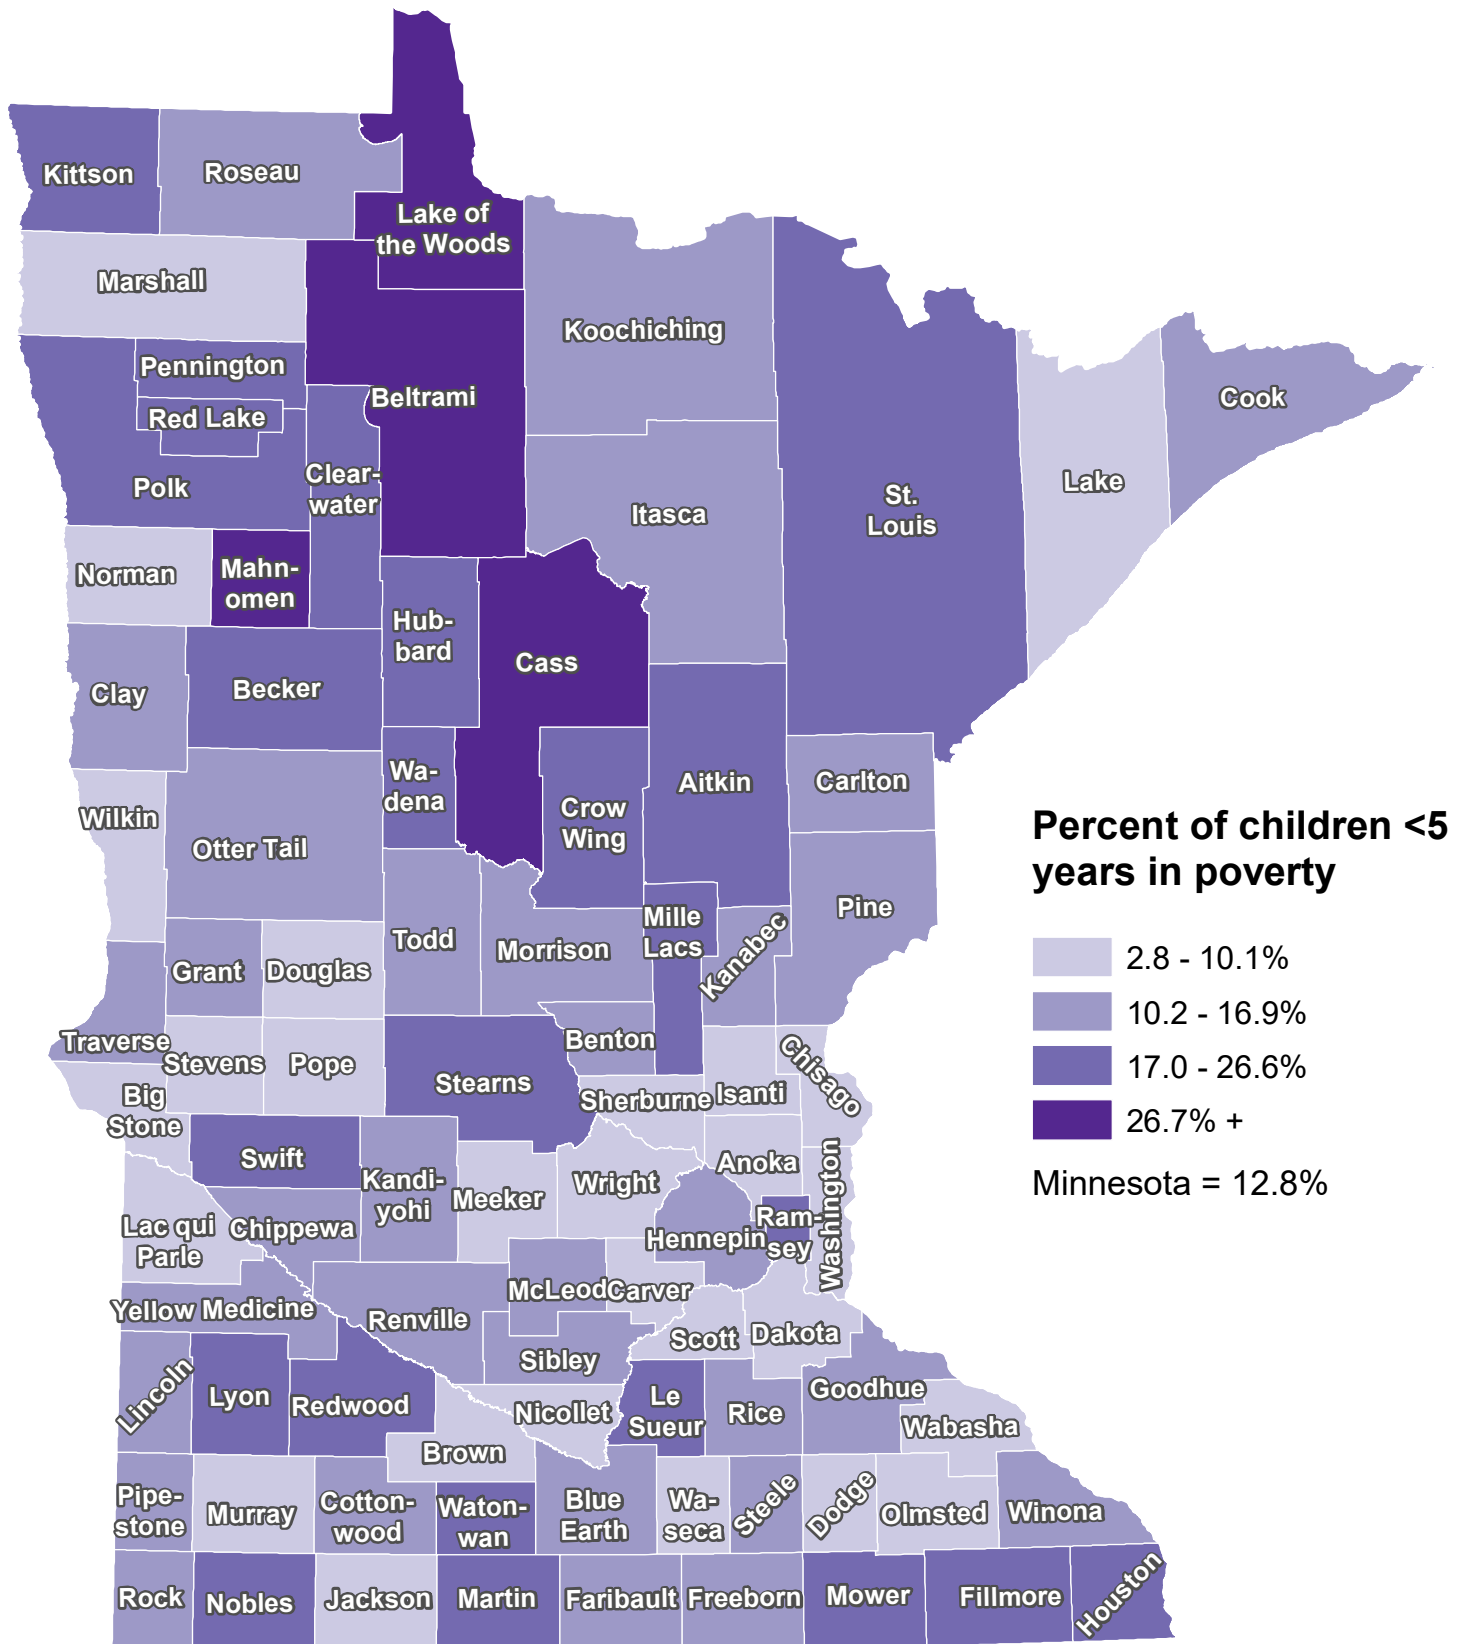

Poverty by County

Children under 5 Years, 2015-2019

Below 100% poverty threshold. Data source: 2019 American Community Survey 5-year estimates (2015-2019 combined).